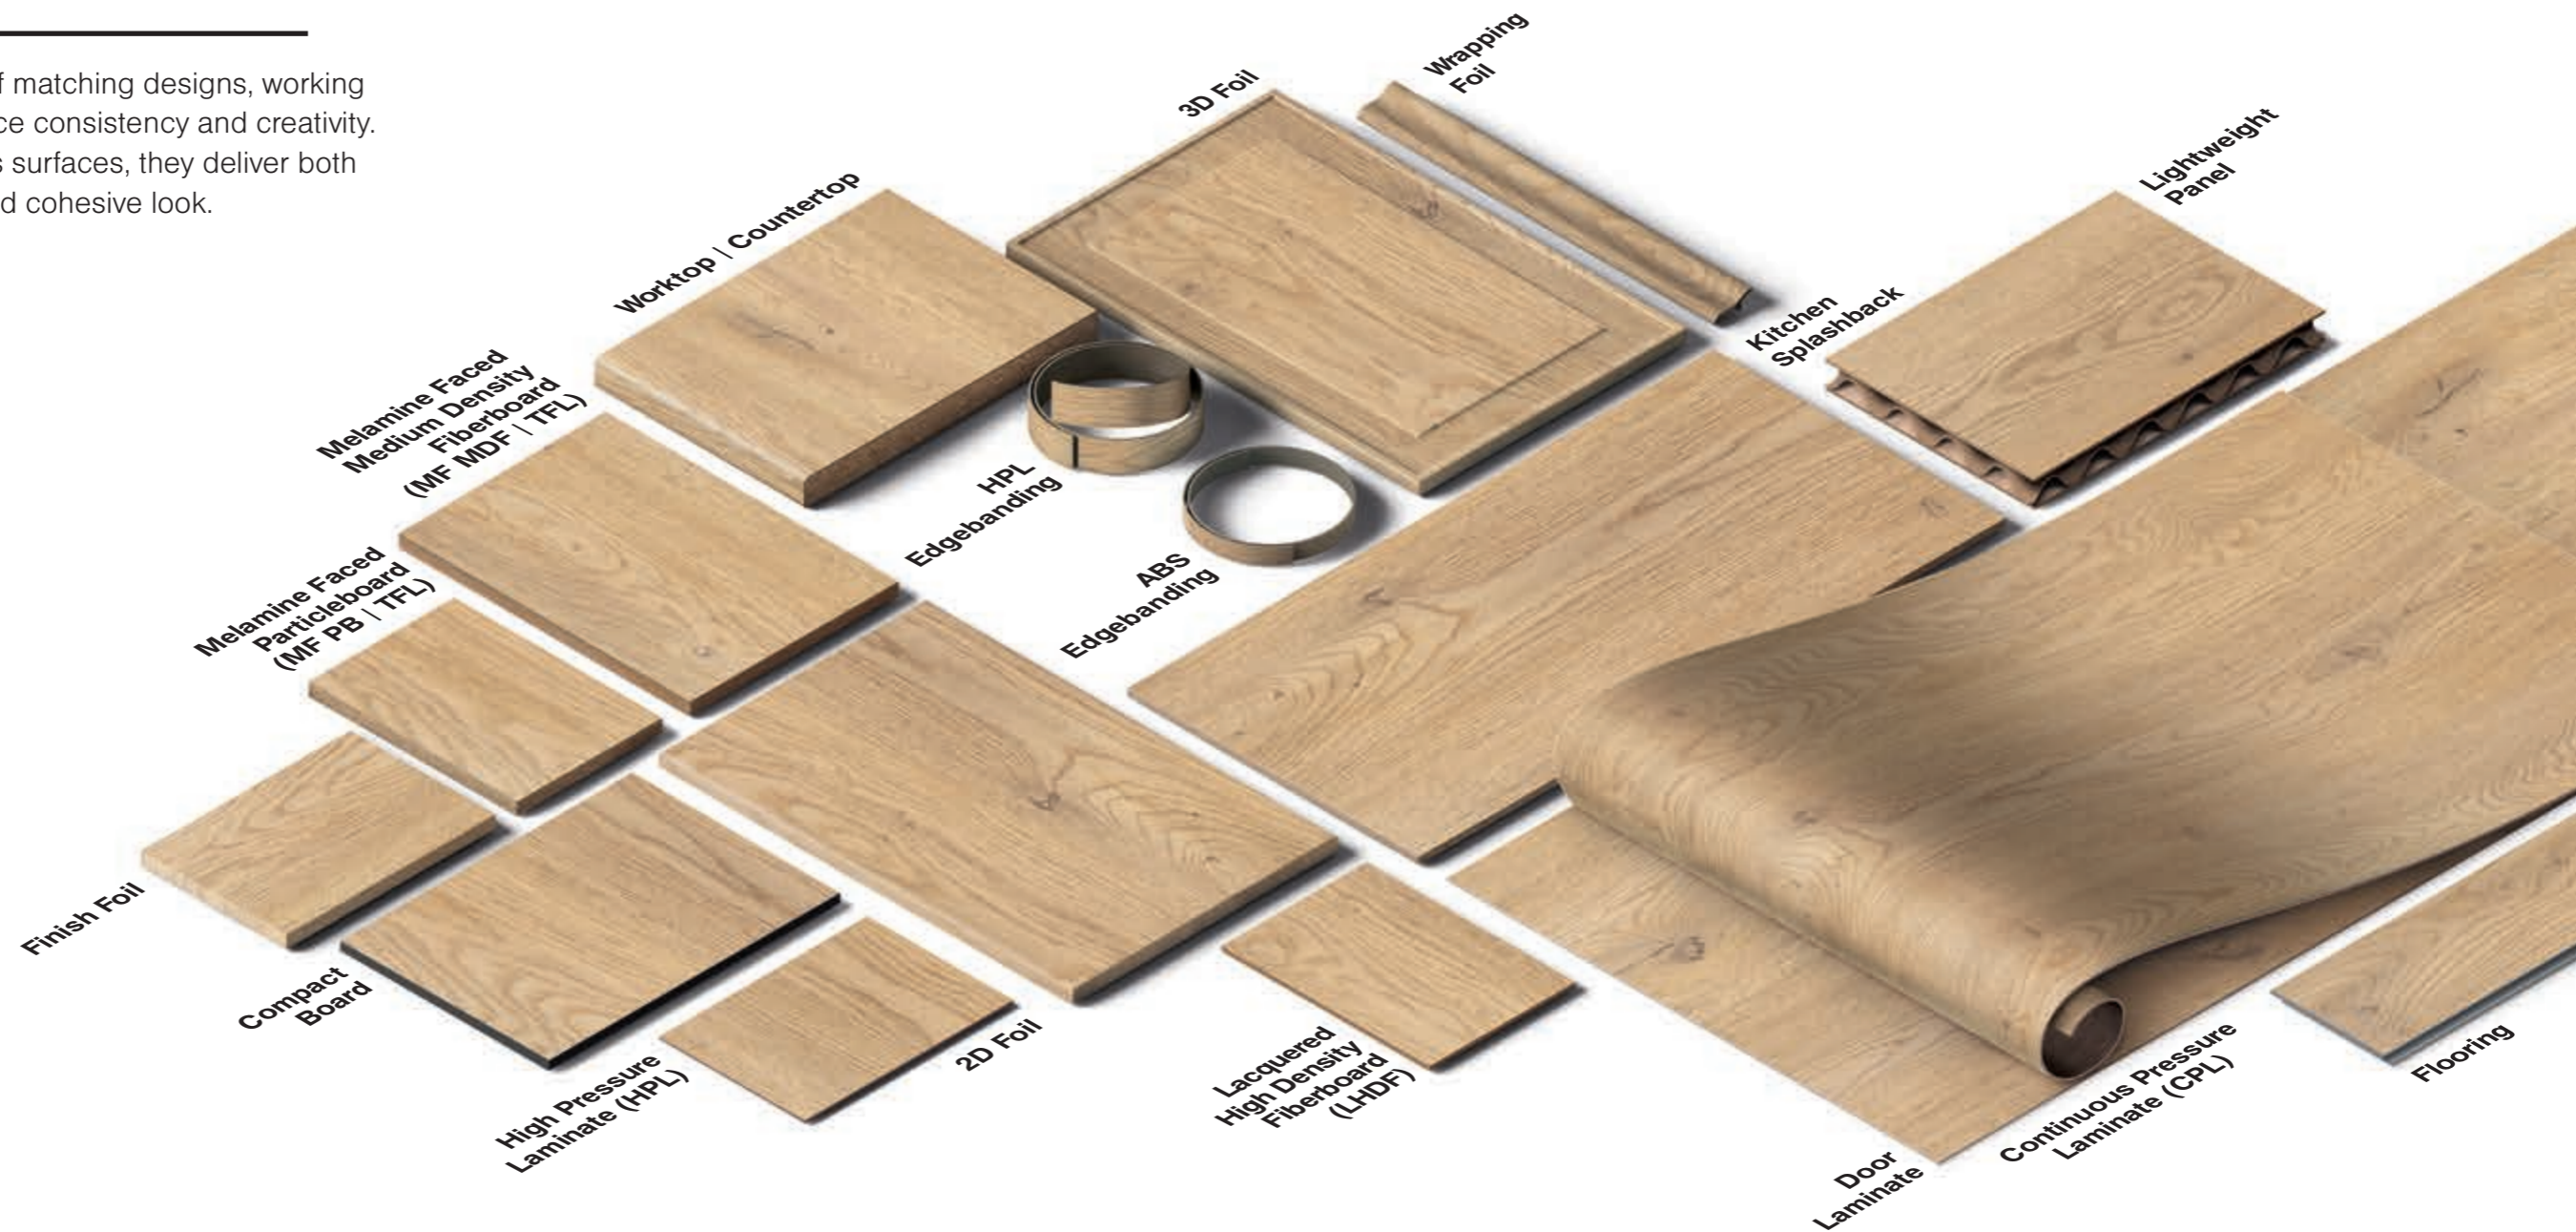

K688 PW
Natural Canella Oak

K689 PW
Natural Canella Strata

Worktops

Unveil the latest innovations in surface design with our worktops range. The palette includes wood, stone, marble, and concrete decors in textures that enhance the overall aesthetics of any space. They are expertly matched to the perfect edge profile and thickness, so you can focus on what matters - finding the ideal material to bring your vision to life.

K698 PN
Nero Bronzo

Slim Line

K750 LV
Agra Travertine

K749 LV
Babylon Slate

Coordinated Solution

Discover a wide array of matching designs, working together to elevate space consistency and creativity. Perfectly aligned across surfaces, they deliver both a contemporary vibe and cohesive look.